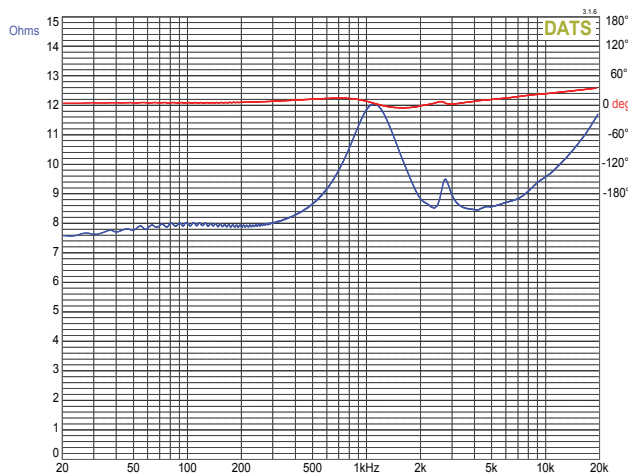

**1TD1-8**  
**1" DOME TWEETER**  
**8 OHM**

**MECHANICAL DRAWING**

**FEATURES**

- Fabric dome with 1" voice coil
- Round injection-molded faceplate
- Economical replacement for dome tweeters
- Smooth, detailed sound quality
- Great replacement speaker

**IMPEDANCE/PHASE**

**PARAMETERS**

Impedance	8 ohms
Re	7.4 ohms
Le	0.2 mH
Fs	1,100 Hz
Qms	N/A
Qes	N/A
Qts	N/A
Mms	N/A
Cms	N/A
Sd	N/A
Vd	N/A
BL	N/A
Vas	N/A
Xmax	N/A
VC Diameter	25 mm
SPL	91 dB @ 2.83V/1m
RMS Power Handling	30 watts
Usable Frequency Range (Hz)	2,000 – 20,000 Hz

**FREQUENCY RESPONSE**