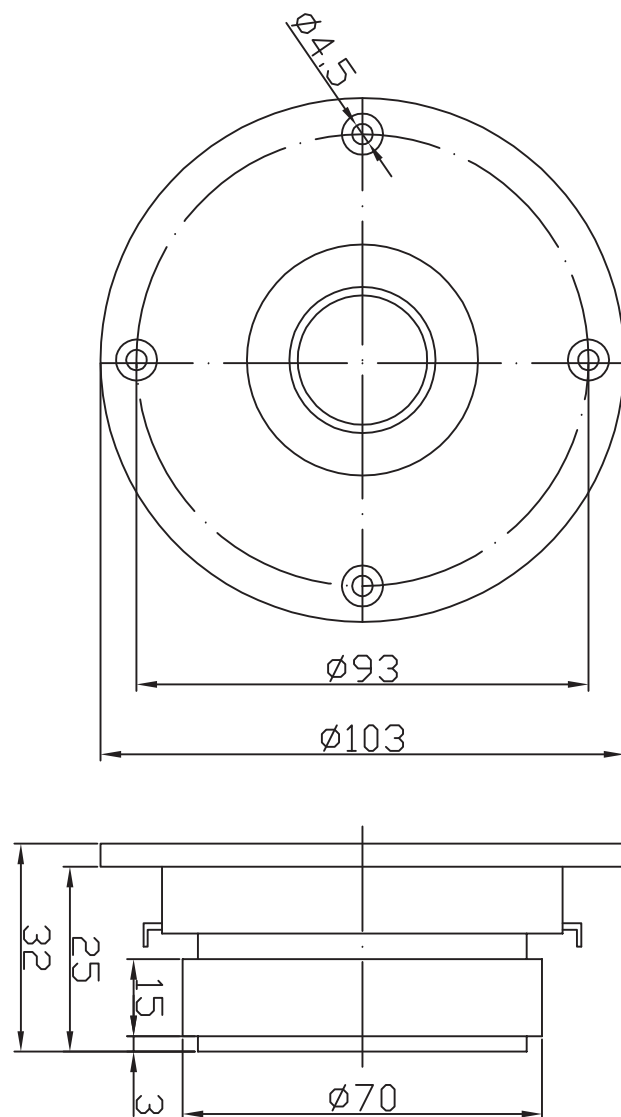

**1TD1-8**  
**1" DOME TWEETER**  
**8 OHM**

**MECHANICAL DRAWING**

**FEATURES**

- Fabric dome with 1" voice coil
- Round injection-molded faceplate
- Economical replacement for dome tweeters
- Smooth, detailed sound quality
- Great replacement speaker

**IMPEDANCE/PHASE**

**PARAMETERS**

Impedance	8 ohms
Re	7.4 ohms
Le	0.2 mH
Fs	1,100 Hz
Qms	N/A
Qes	N/A
Qts	N/A
Mms	N/A
Cms	N/A
Sd	N/A
Vd	N/A
BL	N/A
Vas	N/A
Xmax	N/A
VC Diameter	25 mm
SPL	91 dB @ 2.83V/1m
RMS Power Handling	30 watts
Usable Frequency Range (Hz)	2,000 – 20,000 Hz